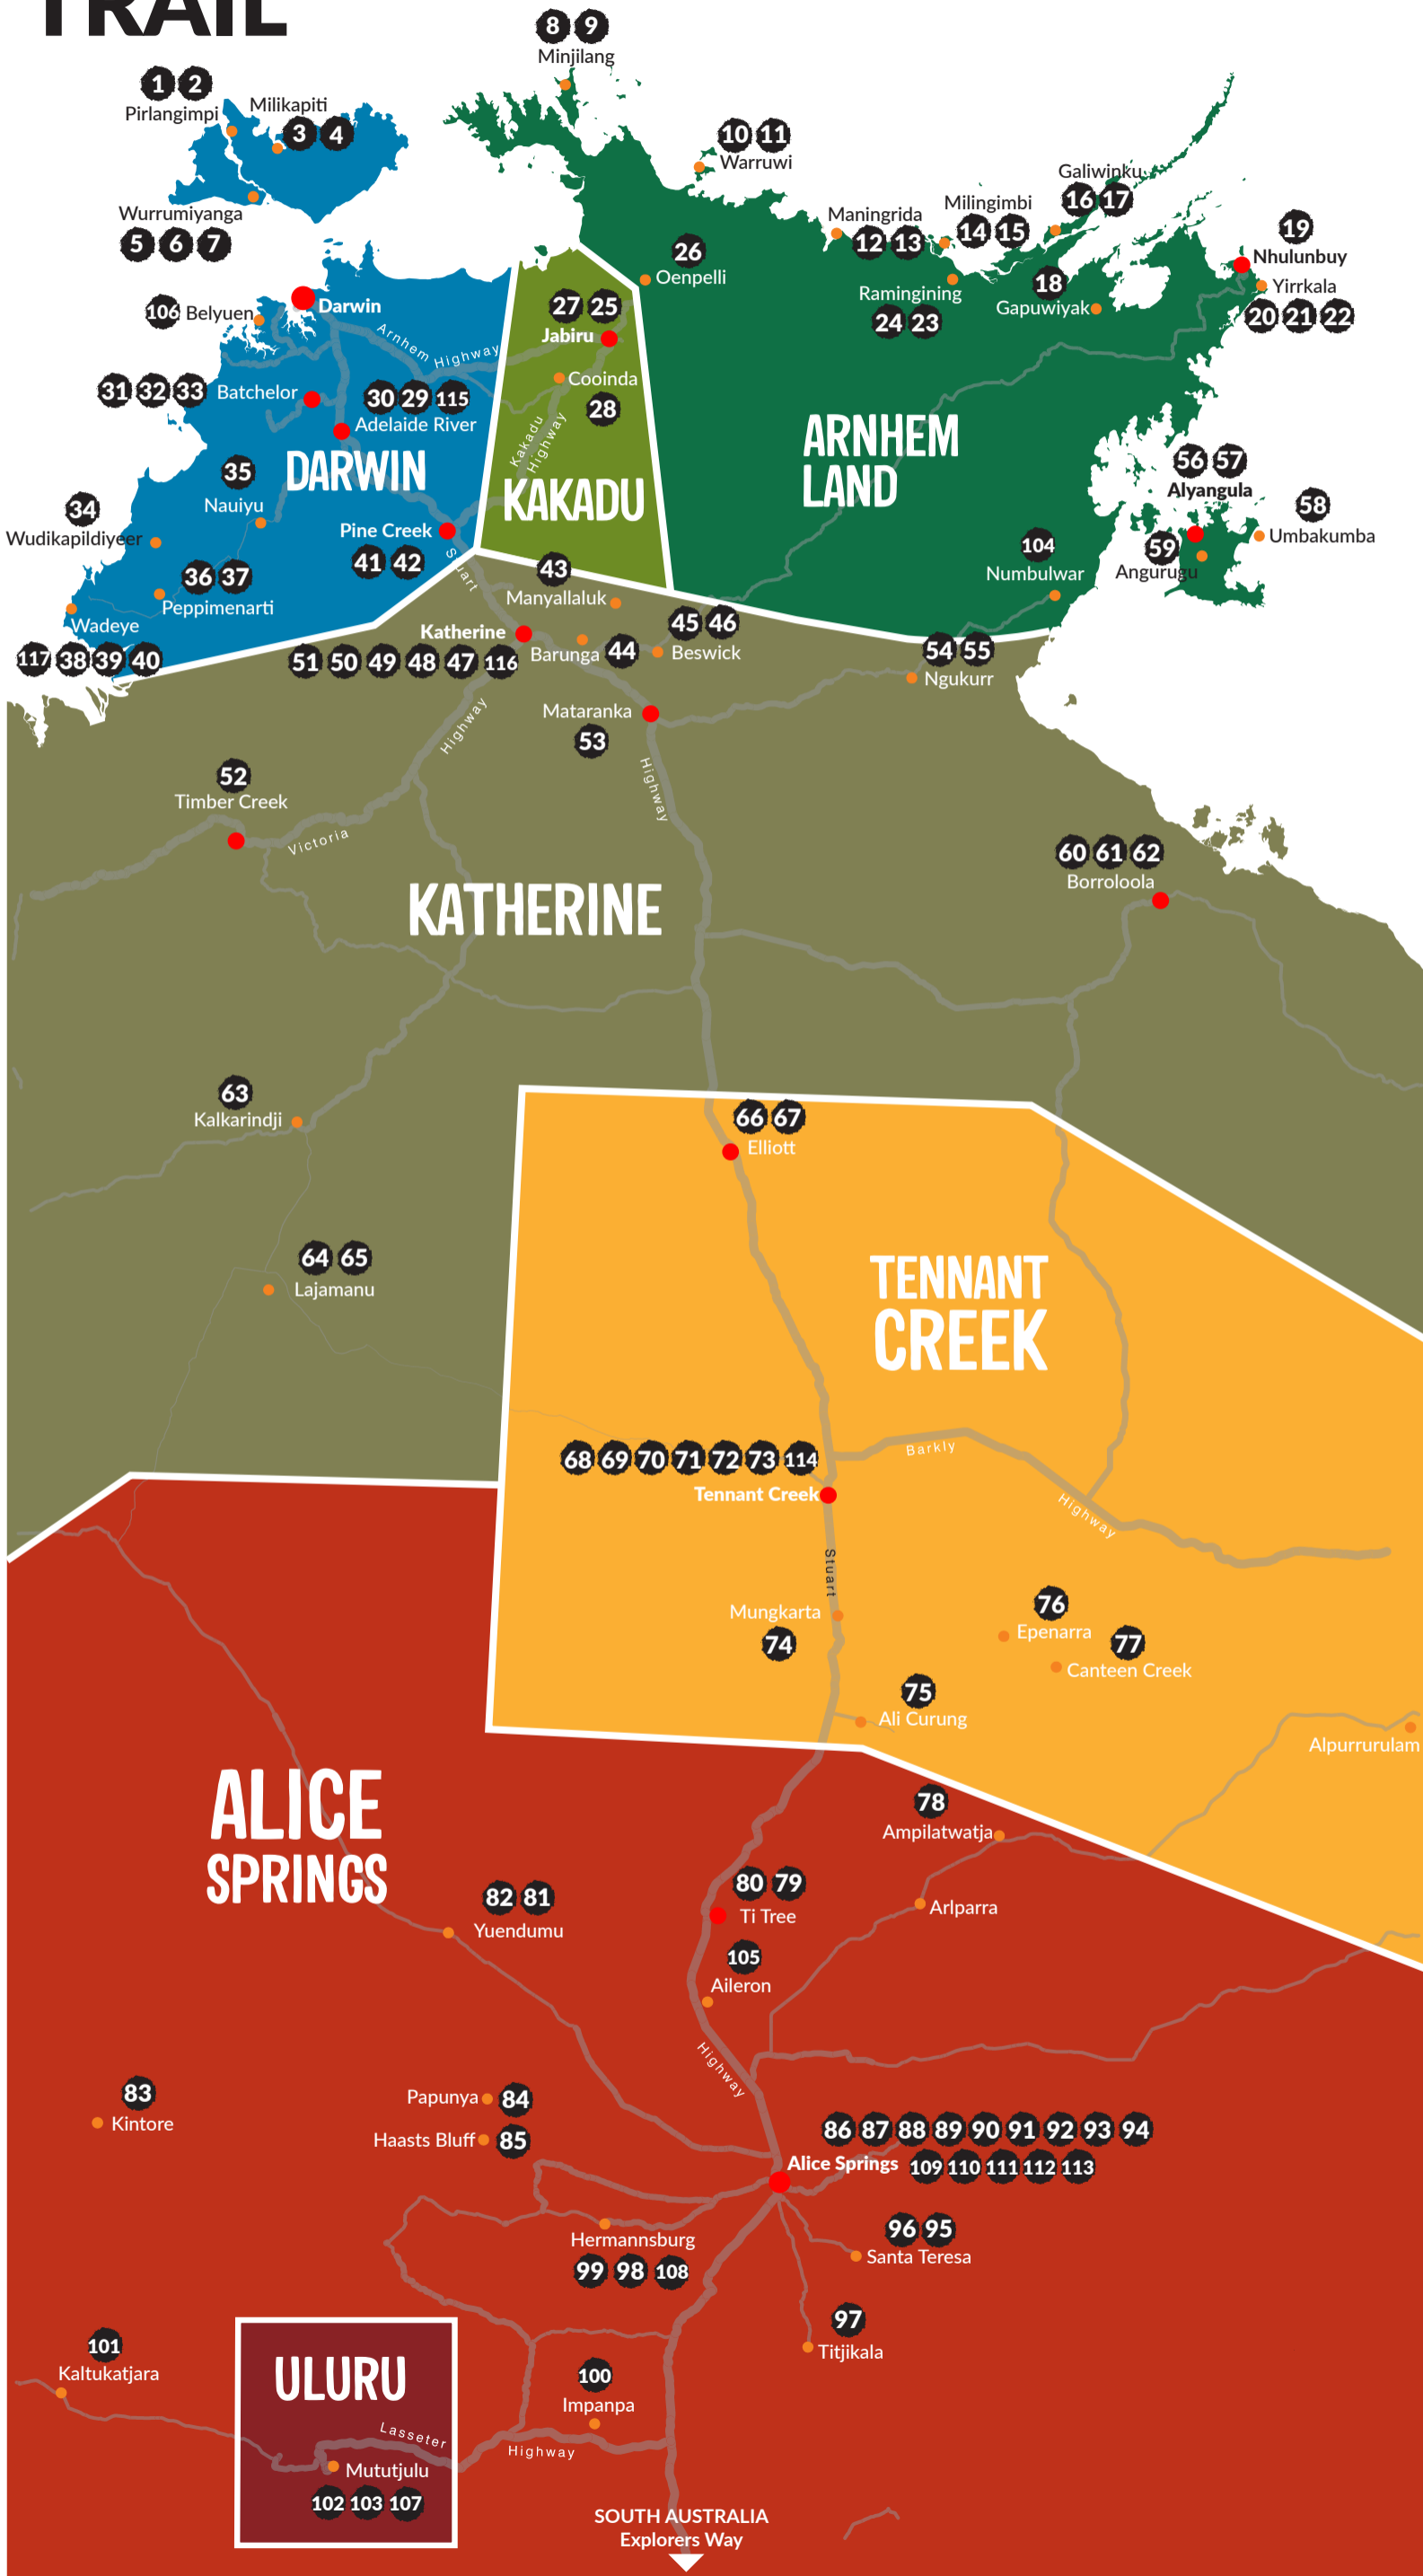

ARTS TRAIL

ART AND CULTURAL FACILITIES 2018

- 1 Munupi Arts & Crafts
- 2 Pirlangimpi Library
- 3 Jilamara Arts & Craft
- 4 Milikapiti Library
- 5 Patakijiyali Museum
- 6 Tiwi Design
- 7 Ngaripuluwamigi Nguui
- 8 Minjilang Museum
- 9 Minjilang Arts Centre
- 10 Warruwi Museum
- 11 Mardbalk Arts and Crafts
- 12 Djomi Museum
- 13 Maningrida Arts and Culture
- 14 Milingimbi Library
- 15 Milingimbi Art Centre
- 16 Elcho Arts and Craft
- 17 Galiwin'ku Library
- 18 Gapuwiyak Culture and Arts
- 19 Nhulunbuy Library
- 20 Buku Larrnggay Mulka Art Gallery
- 21 Buku Larrnggay Mulka Keeping Place
- 22 Buku Larrnggay Mulka Art Centre
- 23 Ramingining Library
- 24 Bula'bula Arts
- 25 Jabiru Library
- 26 Injalak Arts and Crafts
- 27 Marrawuddi Gallery
- 28 Warradjan Cultural Centre
- 29 Coomalie Culture Centre
- 30 Adelaide River Railway Station
- 31 Batchelor Museum
- 32 Bulgul Art Group
- 33 Batchelor Library
- 34 Wudikapildiyerr Women's Centre
- 35 Merrepen Arts Centre
- 36 Durumu Arts
- 37 Peppimenarti Library
- 38 Kanamkek-Yile Ngala
- 39 Palngun Wadeye Arts Centre
- 40 Wadeye Library
- 41 Pine Creek Railway Station
- 42 Pine Creek Library
- 43 Manyallaluk Art and Craft Centre
- 44 Barunga Library
- 45 Djilpin Arts
- 46 Ghunmarn Culture Centre
- 47 Katherine Library
- 48 Gondinmayin Yijard Rivers Arts and Culture Centre (GYRACC)
- 49 Diwurrururu-Jaru
- 50 Mimi Arts and Crafts
- 51 Old Railway Station
- 52 Ngaliwuru-Wuli
- 53 Mataranka Library
- 54 Ngukurr Arts
- 55 Ngukurr Library (Not currently in operation)
- 56 Anindilyakwa Art and Culture Centre
- 57 Alyangula Library
- 58 Umbakumba Library
- 59 Angurugu Library
- 60 Borrooloola Police Station (Museum)
- 61 Waralungku
- 62 Borrooloola Library
- 63 Karungkarni Art and Culture
- 64 Warnayaka Art
- 65 Lajamanu Library
- 66 Kulumindini Arts
- 67 Elliot Library
- 68 Tuxworth Fullwood House
- 69 Battery Hill Mining Centre
- 70 Julalikari Arts Centre
- 71 Nyinka Nyunu
- 72 Papulu Apparr-kari
- 73 Tennant Creek Library
- 74 Mungkarta Artists
- 75 Arlpwe Art & Culture Centre
- 76 Epenarra Artists
- 77 Canteen Creek Artists
- 78 Artists Of Ampilatwatja
- 79 Ti Tree Library
- 80 Ti Tree Art Centre
- 81 Yuendumu Mens Museum
- 82 Warlukurlangu
- 83 Papunya Tula Artists
- 84 Papunya Tjupi Art Centre
- 85 Ikuntji Artists
- 86 Yarrenyty Artlere
- 87 Ngurratjuta Ittja Ntjarra Many Hands Art Centre
- 88 Tangentyere Artists
- 89 Stuart Town Gaol
- 90 Hartley Street School
- 91 Central Australian Aviation Museum
- 92 National Road Transport Hall of Fame
- 93 National Pioneer Womens Hall of Fame
- 94 The Residency
- 95 Santa Teresa Library
- 96 Keringke Arts
- 97 Tapatjatjaka Art and Craft
- 98 Hermannsburg Historic Precinct Tourist Art Shop
- 99 Tjuwanpa Resource Centre
- 100 Imanpa Arts
- 101 Docker River Arts Centre
- 102 Maruku Arts & Crafts
- 103 Uluru Cultural Centre
- 104 Numbulwar Arts Centre
- 105 Aileron Art Gallery
- 106 Knuckey Womens Centre
- 107 Walkatjara Art
- 108 Hermannsburg Potters Aboriginal Corporation
- 109 Totem Theatre
- 110 Tjanpi Desert Weavers (NPY Women's Council)
- 111 Watch This Space
- 112 Bindi Art Studio
- 113 Central Australian Art Society Inc
- 114 Barkly Regional Arts Inc
- 115 Adelaide River Library
- 116 Katherine Regional Arts
- 117 Old Convent Museum Project